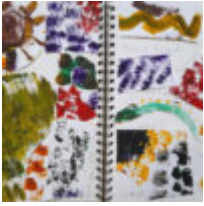

"The 1980s and 1990s were a particularly important time for me. It was the first time I had a solo show. It was a great experience and I was able to meet many people who were interested in my work."/>