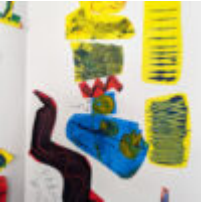

In this gallery you will find images of work made by pupils inspired by the Paint, Surface, Texture pathways, from ages 5-11.

You can explore the Paint, Surface, Texture pathways here: [Exploring Watercolour](#), [Expressive Painting](#), [Cloth, Thread, Paint](#), [Exploring Still Life](#), [Mixed Media Land and City Scapes](#), [Exploring Identity](#).

Find out how to get your images featured in one of our galleries [here](#).

Explore the Paint, Surface, Texture Gallery on AccessArt

"The 1980s and 1990s were a particularly important time for me. It was the first time in my career that I was able to focus on my work full-time."

"The colors in the work are
not just a palette
of colors, but a way
of seeing the world
and the way it
changes over time."