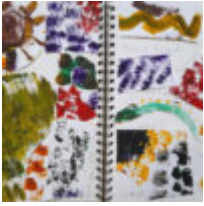

In this gallery you will find images of work made by pupils inspired by the Paint, Surface, Texture pathways, from ages 5-11.

You can explore the Paint, Surface, Texture pathways here: [Exploring Watercolour](#), [Expressive Painting](#), [Cloth, Thread, Paint](#), [Exploring Still Life](#), [Mixed Media Land and City Scapes](#), [Exploring Identity](#).

Find out how to get your images featured in one of our galleries [here](#).

Explore the Paint, Surface, Texture Gallery on AccessArt

"The 1980s and 1990s were a particularly important time for me. It was the first time in my career that I was able to focus on my work full-time."

"The colors in the work are
not just a palette
of colors, but a way
of seeing the world
and the way it
changes over time."