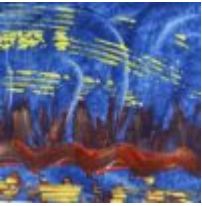

In this gallery you will find images of work made by pupils inspired by the Paint, Surface, Texture pathways, from ages 5-11.

You can explore the Paint, Surface, Texture pathways here: [Exploring Watercolour](#), [Expressive Painting](#), [Cloth, Thread, Paint](#), [Exploring Still Life](#), [Mixed Media Land and City Scapes](#), [Exploring Identity](#).

Find out how to get your images featured in one of our galleries [here](#).

Explore the Paint, Surface, Texture Gallery on AccessArt

"The 1980s and 1990s were a particularly important time for me. It was the first time in my career that I was able to focus on my work full-time."

"The colors in the work are
not just a palette
of colors, but a way
of seeing the world
and the way it
changes over time."