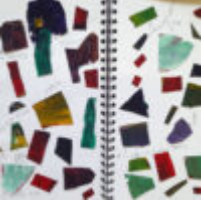

The AccessArt Gallery: Paint, Surface, Texture

[<< Explore more AccessArt Galleries](#)

AccessArt is celebrating the success and hard work of teachers and pupils using the [AccessArt Primary Art Curriculum!](#)

In this gallery you will find images of work made by pupils inspired by the Paint, Surface, Texture pathways, from ages 5-11.

You can explore the Paint, Surface, Texture pathways here: [Exploring Watercolour](#), [Expressive Painting](#), [Cloth, Thread, Paint](#), [Exploring Still Life](#), [Mixed Media Land and City Scapes](#), [Exploring Identity](#).

Find out how to get your images featured in one of our galleries [here](#).

Explore the Paint, Surface, Texture Gallery on AccessArt

"The 1980s and 1990s were a particularly important time for me. It was the first time I had a solo show. It was a great experience and I was able to meet many people who were interested in my work."/>