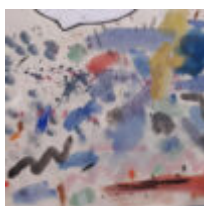

The AccessArt Gallery: Paint, Surface, Texture

[<< Explore more AccessArt Galleries](#)

AccessArt is celebrating the success and hard work of teachers and pupils using the [AccessArt Primary Art Curriculum!](#)

In this gallery you will find images of work made by pupils inspired by the Paint, Surface, Texture pathways, from ages 5-11.

You can explore the Paint, Surface, Texture pathways here: [Exploring Watercolour](#), [Expressive Painting](#), [Cloth, Thread, Paint](#), [Exploring Still Life](#), [Mixed Media Land and City Scapes](#), [Exploring Identity](#).

Find out how to get your images featured in one of our galleries [here](#).

Explore the Paint, Surface, Texture Gallery on AccessArt

"The 1980s and 1990s were a particularly important time for me. It was the first time I had a solo show. It was a great experience and I was able to meet many people who were interested in my work."/>