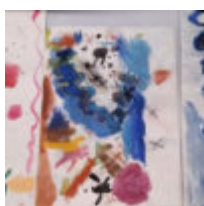

The AccessArt Gallery: Paint, Surface, Texture

[<< Explore more AccessArt Galleries](#)

AccessArt is celebrating the success and hard work of teachers and pupils using the [AccessArt Primary Art Curriculum!](#)

In this gallery you will find images of work made by pupils inspired by the Paint, Surface, Texture pathways, from ages 5-11.

You can explore the Paint, Surface, Texture pathways here: [Exploring Watercolour](#), [Expressive Painting](#), [Cloth, Thread, Paint](#), [Exploring Still Life](#), [Mixed Media Land and City Scapes](#), [Exploring Identity](#).

Find out how to get your images featured in one of our galleries [here](#).

Explore the Paint, Surface, Texture Gallery on AccessArt

"The 1980s and 1990s were a particularly important time for me. It was the first time I had a solo show. It was a great experience and I was able to meet many people who were interested in my work."/>