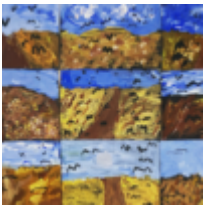

In this gallery you will find images of work made by pupils inspired by the Paint, Surface, Texture pathways, from ages 5-11.

You can explore the Paint, Surface, Texture pathways here: [Exploring Watercolour](#), [Expressive Painting](#), [Cloth, Thread, Paint](#), [Exploring Still Life](#), [Mixed Media Land and City Scapes](#), [Exploring Identity](#).

Find out how to get your images featured in one of our galleries [here](#).

Explore the Paint, Surface, Texture Gallery on AccessArt

"The 1980s and 1990s were a particularly important time for me. It was the first time in my career that I was able to focus on my work full-time."

"The colors in the work are
not just a palette
of colors, but a way
of seeing the world
and the way it
changes over time."