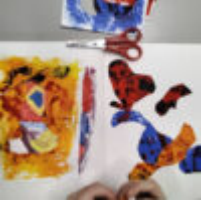

In this gallery you will find images of work made by pupils inspired by the Paint, Surface, Texture pathways, from ages 5-11.

You can explore the Paint, Surface, Texture pathways here: [Exploring Watercolour](#), [Expressive Painting](#), [Cloth, Thread, Paint](#), [Exploring Still Life](#), [Mixed Media Land and City Scapes](#), [Exploring Identity](#).

Find out how to get your images featured in one of our galleries [here](#).

Explore the Paint, Surface, Texture Gallery on AccessArt

"The 1980s and 1990s were a particularly important time for me. It was the first time in my career that I was able to focus on my work full-time."

"The colors in the work are
not just a palette
of colors, but a way
of seeing the world
and the way it
changes over time."