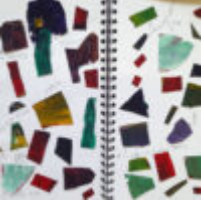

The AccessArt Gallery: Paint, Surface, Texture

[<< Explore more AccessArt Galleries](#)

AccessArt is celebrating the success and hard work of teachers and pupils using the [AccessArt Primary Art Curriculum!](#)

In this gallery you will find images of work made by pupils inspired by the Paint, Surface, Texture pathways, from ages 5-11.

You can explore the Paint, Surface, Texture pathways here: [Exploring Watercolour](#), [Expressive Painting](#), [Cloth, Thread, Paint](#), [Exploring Still Life](#), [Mixed Media Land and City Scapes](#), [Exploring Identity](#).

Find out how to get your images featured in one of our galleries [here](#).

Explore the Paint, Surface, Texture Gallery on AccessArt

"The 1980s and 1990s were a particularly important time for me. It was the first time in my career that I was able to focus on my work full-time."

"The colors in the work are
not just a palette
of colors, but a way
of seeing the world
and the way it
changes over time."