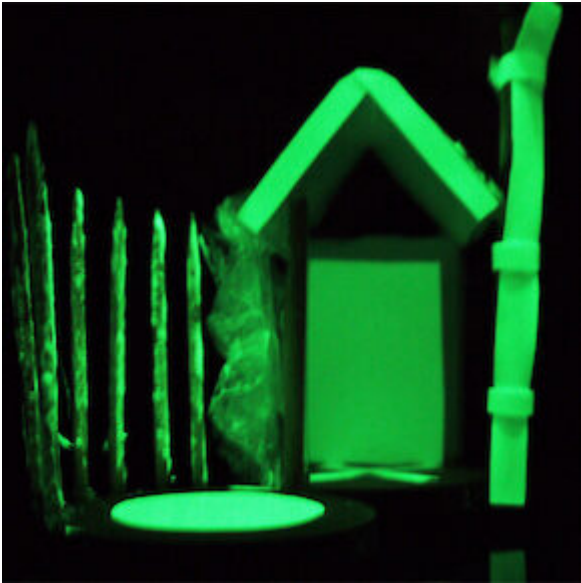

Glow in the Dark Architectural Models

Paula Briggs

Making a Pocket Gallery

Anne-Louise Quinton